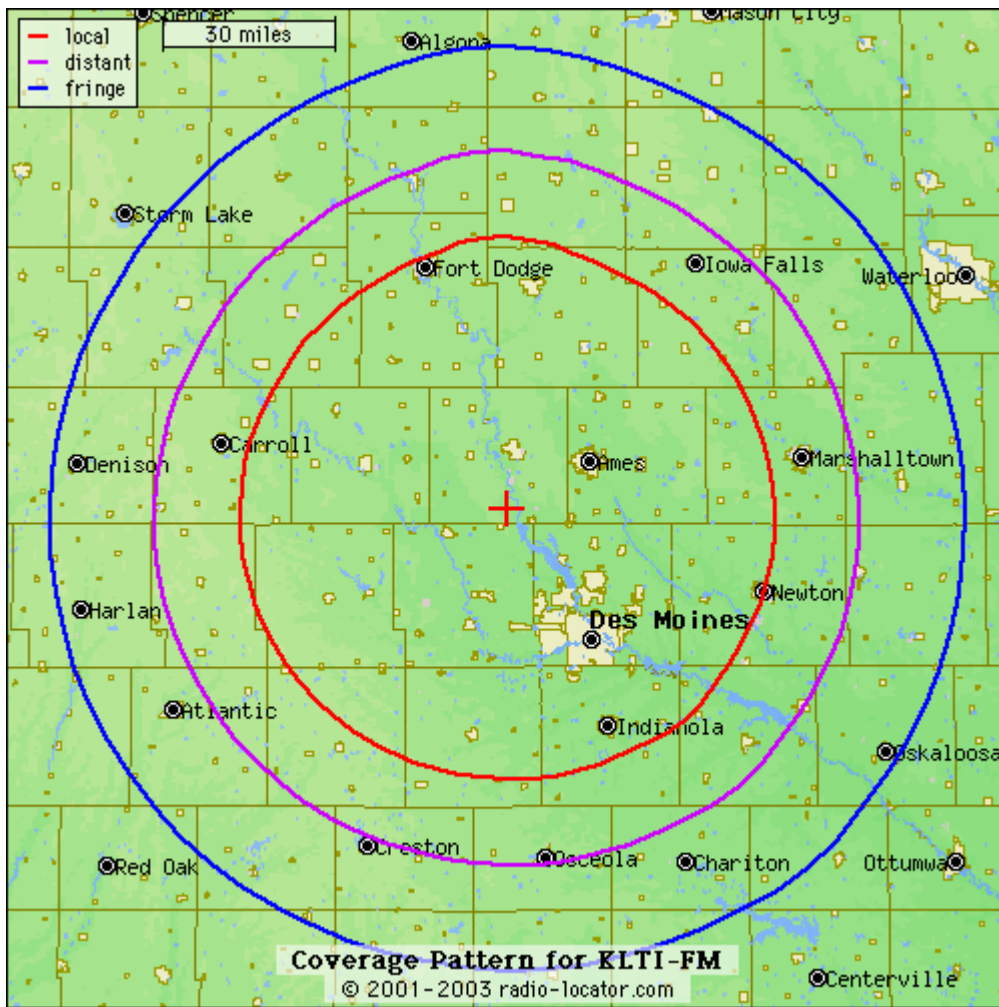

# AREA COVERAGE

## COVERAGE PATTERN FOR KLTi-FM

Transmitter Location: 41° 37' 55" N, 93° 27' 26" W  
Tower Height: 1,001 feet above ground level

Class C1 FM Station  
Power: 100,000 watts

Transmitter Location: 41° 54' 09" N, 93° 54' 15" W  
Power: 100,000 watts | Tower Height: 991 feet above ground level  
Class C FM Station  
Contour Lines: red=local; purple=distant; blue=fringe

STATION INFORMATION